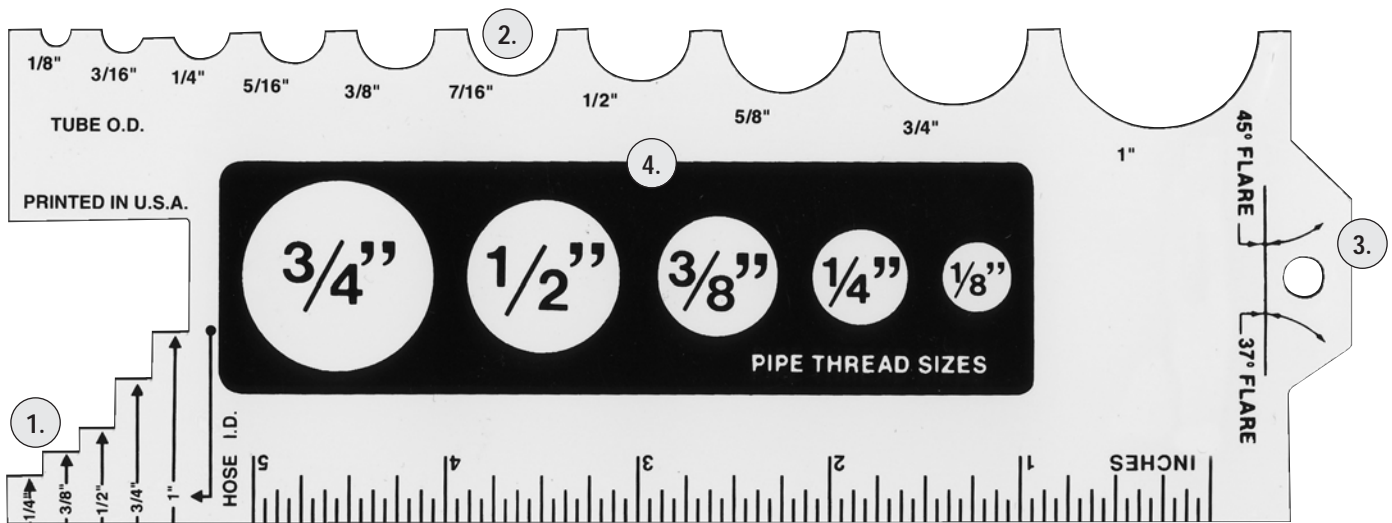

BRASS GAUGE INSTRUCTIONAL CHART

BRASS GAUGE INSTRUCTIONS

TUBE FITTING THREAD SIZE COMPARISON CHART

Tube O.D.	1/8	3/16	1/4	5/16	3/8	7/16	1/2	5/8	3/4	7/8	1	1 1/4	1 1/2	2
Inverted Flare	5/16-28	3/8-24	7/16-24	1/2-20	5/8-18	11/16-18	3/4-18	7/8-18	1 1/16-16	1 3/16-16	1 5/16-16	—	—	—
SAE 45° Flare	5/16-24	3/8-24	7/16-20	1/2-20	5/8-18	11/16-16	3/4-16	7/8-14	1 1/16-14	—	—	—	—	—
Compression Selfalign®	5/16-24	3/8-24	7/16-24	1/2-24	9/16-24	5/8-24	11/16-20	13/16-18	1-18	1 1/4-18	—	—	—	—
Polyline*	5/16-24	3/8-24	9/8-24	7/16-24	1/2-20	—	11/16-20	—	—	—	—	—	—	—
Air Brake	—	—	7/16-24	—	17/32-24	—	11/16-20	13/16-18	1-18	—	—	—	—	—
SAE 37° (JIC)	—	—	—	—	—	—	—	—	—	—	—	—	—	—
Str. Thr'd 'O' Ring	5/16-24	3/8-24	7/16-20	1/2-20	9/16-18	—	3/4-16	7/8-14	1 1/16-12	1 3/16-12	1 5/16-12	1 7/8-12	1 7/8-12	2 1/2-12
Ermeto® 7000 Ser.	—	—	—	—	—	—	—	—	—	—	—	—	—	—
FOR-SEAL™	—	—	9/16-18	—	11/16-16	—	13/16-16	1-14	1 3/16-12	1 3/16-12	1 7/16-12	1 11/16-12	2-12	—

W-8009 A

This chart gives the thread size for the different fitting styles and sizes.
EXAMPLE: Compression fitting with 1/4" tube size has a thread size of 7/16-24.

1. "Steps" allow for measuring inside diameter of hose.
2. "Half-moons" used for measuring outside diameter of tube.
3. Angles on tab are used for finding 37° or 45° of flare.
4. "Black Box" is for measuring pipe thread size.
5. Pipe thread can also be measured, outside thread to outside thread, minus 1/4".
6. Used to find tube fitting thread per inch.